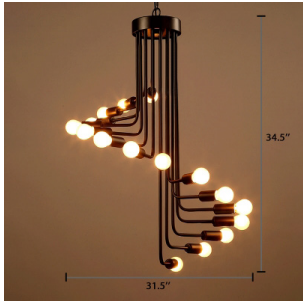

Watson

Pendant

Client: _____

Order#: _____ QTY: _____

Project Name: _____

DESCRIPTION

The Watson fixture is designed to work in a variety of spaces. The fixture is made of metal, making it both beautiful and durable. It's light source comes from 16 lamps, E27/E26 LED bulb[s] (not included).

Dimensions:

Chain/cord Length: 47" (120 cm)

Fixture Height: 34.5" (88 cm)

Fixture Width: 31.5" (80 cm)

IMAGES

FEATURES

- Applicability:** Interior
- Finish:** Black
- Light source:** LED Bulb (not included)
- Material:** Metal
- Performance:** 1 x 12W
- Power:** 110-120v
- Socket:** E27/E26
- Chain/Cord:** Adjustable
- Canopy:** 4.5" (11.4cm)

ORDERING

WATSON	-	B	-	BLANK	-	BLANK	-	USV
Fixture Name		Fixture Code		Option1		Option2		Voltage
Watson		B		BLANK No Option		BLANK No Option		USV 110-120v