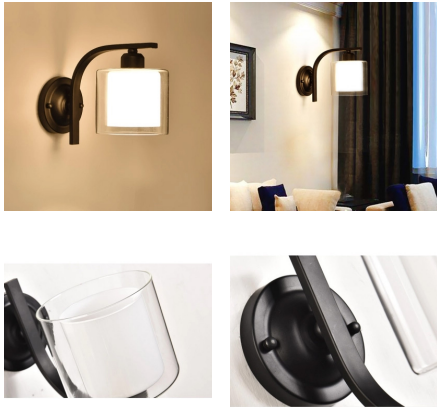

Shada

Wall Sconce

Client: _____

Order#: _____ QTY: _____

Project Name: _____

DESCRIPTION

The Shada fixture is designed to work in a variety of spaces. The fixture is made of metal and glass, making it both beautiful and durable. It is available in a black finish and the light source comes from 1, E27/E26 LED bulb[s] (not included).

Dimensions:

Fixture Height: 8" (20 cm)
 Fixture Width: 5.5" (14 cm)

IMAGES

FEATURES

- Applicability:** Interior
- Finish:** Black
- Light source:** LED Bulb (not included)
- Material:** Metal, Glass
- Performance:** 1 x 12W
- Power:** 110-120v
- Socket:** E27/E26