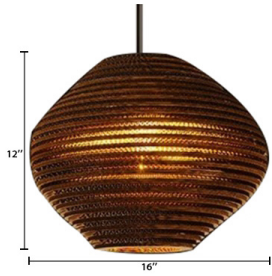

# Paper Geo

Pendant

Client: \_\_\_\_\_

Order#: \_\_\_\_\_ QTY: \_\_\_\_\_

Project Name: \_\_\_\_\_

**DESCRIPTION**

The Paper Geo fixture is designed to work in a variety of spaces. The fixture is made of paper, making it both beautiful and durable. It's light source comes from 1, E27/E26 LED bulb[s] (not included).

**Dimensions:**

Chain/cord Length: Adjustable

Fixture Height: 12" (30 cm)

Fixture Width: 16" (40 cm)

**IMAGES**

**FEATURES**

**Applicability:** Interior

**Finish:** Rustic, Brown

**Light source:** LED Bulb (not included)

**Material:** Paper

**Performance:** 1 x 12W

**Power:** 110-120v

**Socket:** E27/E26

**Chain/Cord:** 59" (other sizes available upon request)

**Canopy:** 4.5" (11.4cm)