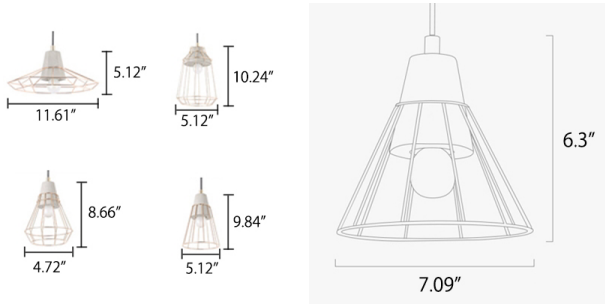

DESCRIPTION

The Osborn fixture is designed to work in a variety of spaces. The fixture is made of metal, making it both beautiful and durable. It is available in 6 colors and 5 different shapes. The light source comes from 1 lamp, E27/E26 LED bulb[s] (not included).

Dimensions:

Chain/cord Length: 39" (100 cm)

Fixture Height: 7" (17.5 cm)

Fixture Width: 8" (20 cm)

IMAGES

FEATURES

- Applicability:** Interior
- Finish:** Blue, Grey, Green, Pink, Red, White
- Light source:** LED Bulb (not included)
- Material:** Metal
- Performance:** 1 x 12W
- Power:** 110-120v
- Socket:** E27/E26
- Chain/Cord:** 59" (other sizes available upon request)
- Canopy:** 4.5" (11.4cm)

ORDERING

OSBORN	B	USV
Fixture Name	Fixture Code	Shape
Osborn	B	<ul style="list-style-type: none"> A Tall Cone B Short Cone C Saucer D Tall Urn E Short Urn
	Color/Finish	Voltage
	<ul style="list-style-type: none"> BL Blue GR Grey GN Green PK Pink RD Red WH White 	USV 110-120v