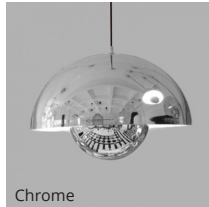

Octavia

Pendant

Client: _____

Order#: _____ QTY: _____

Project Name: _____

DESCRIPTION

The Octavia fixture is designed to work in a variety of spaces. The fixture is made of metal, making it both beautiful and durable. It is available in 3 color variations and the light source comes from 1, E27/E26 LED bulb[s] (not included).

Dimensions:

Fixture Height: 10" (25 cm)

Fixture Width: 10" (25 cm)

IMAGES

FEATURES

Applicability: Interior

Finish:

Light source: LED Bulb (not included)

Material:

Performance: 1x 12W

Power: 110-120v

Socket: E27/E26

Chain/Cord: 59" (other sizes available upon request)

Canopy: 4.5" (11.4cm)

ORDERING

OCTAVIA	-	B	-	BLANK	-	USV
Fixture Name		Fixture Code		Option2		Voltage
Octavia		B		BLANK No Option		USV 110-120v
		BZ Bronze GD Gold CH Chrome				