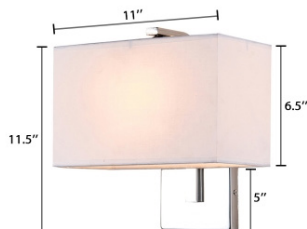

North

Wall Sconce

Client: _____

Order#: _____ QTY: _____

Project Name: _____

DESCRIPTION

The North fixture is designed to work in a variety of spaces. The fixture is made of metal with a fabric shade, making it both beautiful and durable. It is available with or without a built-in on/off switch and the light source comes from 1, E27/E26 LED bulb[s] (not included).

Dimensions:

Fixture Depth: 4" (10 cm)
Fixture Height: 11.5" (29 cm)
Fixture Width: 11" (28 cm)

IMAGES

FEATURES

Applicability: Interior
Finish: Chrome
Light source: LED Bulb (not included)
Material: Metal, Fabric
Performance: 1 x 12W
Power: 110-120v
Socket: E27/E26