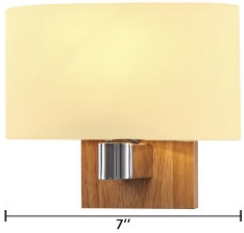

## Wall Sconce

Client: \_\_\_\_\_

Order#: \_\_\_\_\_ QTY: \_\_\_\_\_

Project Name: \_\_\_\_\_

**DESCRIPTION**

The Montana fixture is designed to work in a variety of spaces. The fixture is made of wood, metal and glass, making it both beautiful and durable. The light source comes from 1, E27/E26 LED bulb[s] (not included).

**Dimensions:**

Fixture Depth: 4" (10 cm)  
Shade Width: 7" (18 cm)

**IMAGES**

**FEATURES**

- Applicability:** Interior
- Finish:** Chrome, White
- Light source:** LED Bulb (not included)
- Material:** Metal, Wood, Opal Glass
- Performance:** 1 x 12W
- Power:** 110-120v
- Socket:** E27/E26