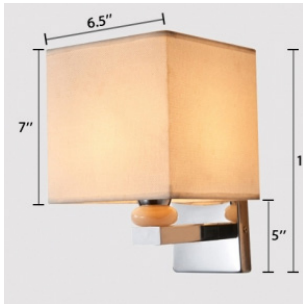

### DESCRIPTION

The Monroe fixture is designed to work in a variety of spaces. The fixture is made of metal with a white fabric shade, making it both beautiful and durable. It is available in a chrome finish and the light source comes from 1, E27/E26 LED bulb[s] (not included).

#### Dimensions:

Fixture Depth: 4" (10 cm)  
 Fixture Height: 10.5" (27 cm)  
 Fixture Width: 6.5" (17 cm)