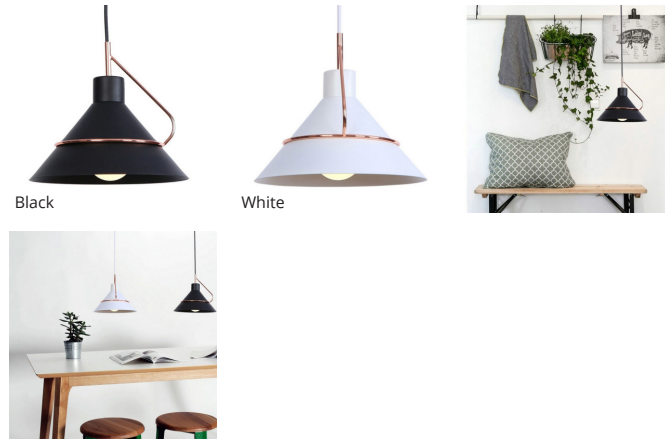

Kent

Pendant

Client: _____

Order#: _____ QTY: _____

Project Name: _____

DESCRIPTION

The Kent fixture is designed to work in a variety of spaces. The fixture is made of metal, making it both beautiful and durable. It is available in 2 colors and the light source comes from 1 lamp, E27/E26 LED bulb[s] (not included).

Dimensions:

Chain/cord Length: 39" (100 cm)

Fixture Height: 8" (21 cm)

Fixture Width: 10" (25 cm)

IMAGES

Black

White

FEATURES

- Applicability:** Interior
- Finish:** Black, White
- Light source:** LED Bulb (not included)
- Material:** Metal
- Performance:** 1 x 12W
- Power:** 110-120v
- Socket:** E27/E26
- Chain/Cord:** 59" (other sizes available upon request)
- Canopy:** 4.5" (11.4cm)