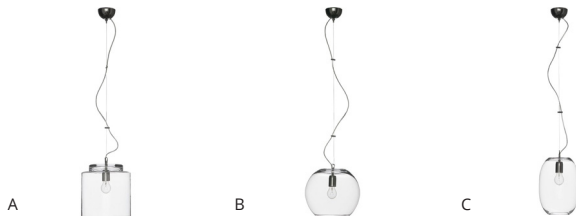

### DESCRIPTION

The Kamron fixture is designed to work in a variety of spaces. The fixture is made of glass, giving it a very interesting and simplistic look. It is available in 3 styles. The light source comes from 1, E27 LED bulb (not included).

#### Dimensions:

Height: Style A: 49.25" / Style B: 47.25" / Style C: 47.25" (height)  
 Diameter: Style A: 10.25" / Style B: 11" / Style C: 8" (dia.)

### FEATURES

- Applicability:** Interior
- Finish:** Clear
- Light source:** LED Bulb (not included)
- Material:** Glass
- Performance:** 1 x 12W
- Power:** 110-120v
- Socket:** E27/E26