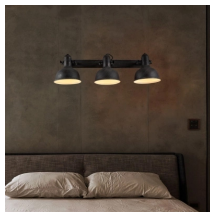

Julius

Wall Sconce

Client: _____

Order#: _____ QTY: _____

Project Name: _____

DESCRIPTION

The Julius fixture is designed to work in a variety of spaces. The fixture is made of metal, making it both beautiful and durable. It is available in 3 light configurations and the light source comes from E27/E26 LED bulb[s] (not included).

Dimensions:

Fixture Height: 11" (28 cm)
 Fixture Width: 7" (18 cm) / 24" (61 cm) / 31.5" (80 cm)
 Shade Width: 7" (18 cm)

IMAGES

FEATURES

- Applicability:** Interior
- Finish:**
- Light source:** LED Bulb (not included)
- Material:**
- Performance:** 1 x 12W
- Power:** 110-120v
- Socket:** E27/E26
- Chain/Cord:** Adjustable
- Canopy:** 4.5" (11.4cm)