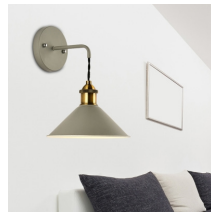

DESCRIPTION

The Easton fixture is designed to work in a variety of spaces. The fixture is made of metal, making it both beautiful and durable. It is available in 5 color finishes and the light source comes from 1, E27/ E26 LED bulb[s] (not included).

Dimensions:

Fixture Height: 12" (30 cm)

Fixture Width: 8" (21 cm)

Fixture Depth: 10" (25 cm)

Black

IMAGES

Yellow

White

Gray

Green

FEATURES

Applicability: Interior

Finish: Black, Green, Grey, White, Yellow

Light source: LED Bulb (not included)

Material: Metal

Performance: 1 x 12W