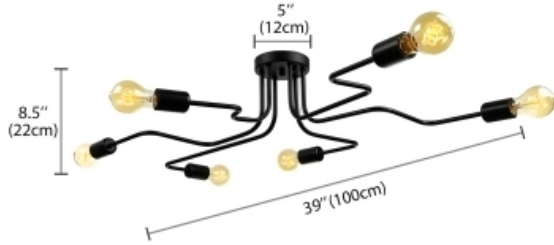

# Duke

Ceiling / Surface

Client: \_\_\_\_\_

Order#: \_\_\_\_\_ QTY: \_\_\_\_\_

Project Name: \_\_\_\_\_

**DESCRIPTION**

The Duke fixture is designed to work in a variety of spaces. The fixture is made of metal, making it both beautiful and durable. It is available in a black wrought iron finish and the light source comes from 6, E27/E26 LED bulb[s] (not included).

**Dimensions:**

Fixture Height: 7.5" (19 cm)  
 Fixture Width: 31.5" (80 cm)  
 Fixture Length: 38.5" (98 cm)

**IMAGES**

**FEATURES**

- Applicability:** Interior
- Finish:** Black
- Light source:** LED Bulb (not included)
- Material:** Metal
- Performance:** 4 x 12W
- Power:** 110-120v
- Socket:** E27/E26
- Canopy:** 5" (12cm)

**ORDERING**

DUKE	-	B	-	BLANK	-	BLANK	-	USV
Fixture Name		Fixture Code		Option1		Option2		Voltage
Duke		B		BLANK No Option		BLANK No Option		USV 110-120v