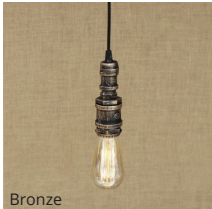

Diaz

Pendant

Client: _____

Order#: _____ QTY: _____

Project Name: _____

DESCRIPTION

The Diaz fixture is designed to work in a variety of spaces. The fixture is made of metal, making it both beautiful and durable. It is available in 4 finishes and the light source comes from 1 lamp, E27/E26 LED bulb[s] (not included).

Dimensions:

Fixture Height: 5.5" (14 cm)

Fixture Width: 4" (10 cm)

IMAGES

FEATURES

- Applicability:** Interior
- Finish:** Black, Brass, Bronze, Silver
- Light source:** LED Bulb (not included)
- Material:** Metal
- Performance:** 1 x 12W
- Power:** 110-120v
- Socket:** E27/E26
- Chain/Cord:** 59" (other sizes available upon request)
- Canopy:** 4.5" (11.4cm)