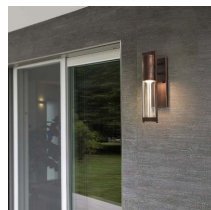

Decebal

Wall Sconce

Client: _____

Order#: _____ QTY: _____

Project Name: _____

DESCRIPTION

The Decebal fixture is designed to work in a variety of spaces. The fixture is made of metal, making it both beautiful and durable. It is available in 2 color finishes and the light source comes from 1, E27/ E26 LED bulb[s] (not included).

Dimensions:

Fixture Height: 16" (41 cm)

Fixture Depth: 6" (16 cm)

Shade Width: 5" (12 cm)

Black

IMAGES

Black

Rust

FEATURES

Applicability: Interior

Finish: Black, Rust

Light source: LED Bulb (not included)

Material: Metal

Performance: 1 x 12W

Power: 110-120v

Socket: E27/E26