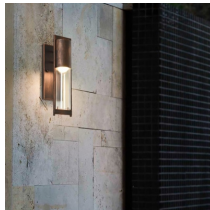

Decebal

Wall Sconce

Client: _____

Order#: _____ QTY: _____

Project Name: _____

DESCRIPTION

The Decebal fixture is designed to work in a variety of spaces. The fixture is made of metal, making it both beautiful and durable. It is available in 2 color finishes and the light source comes from 1, E27/ E26 LED bulb[s] (not included).

Dimensions:

Fixture Height: 16" (41 cm)

Fixture Depth: 6" (16 cm)

Shade Width: 5" (12 cm)

Black

IMAGES

Black

Rust

FEATURES

Applicability: Interior

Finish: Black, Rust

Light source: LED Bulb (not included)

Material: Metal

Performance: 1 x 12W

Power: 110-120v

Socket: E27/E26