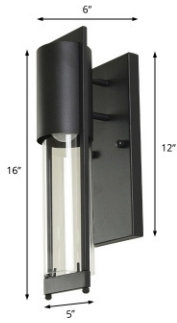

Decebal

Wall Sconce

Client: _____

Order#: _____ QTY: _____

Project Name: _____

DESCRIPTION

The Decebal fixture is designed to work in a variety of spaces. The fixture is made of metal, making it both beautiful and durable. It is available in 2 color finishes and the light source comes from 1, E27/ E26 LED bulb[s] (not included).

Dimensions:

Fixture Height: 16" (41 cm)

Fixture Depth: 6" (16 cm)

Shade Width: 5" (12 cm)

Black

IMAGES

Black

Rust

FEATURES

Applicability: Interior

Finish: Black, Rust

Light source: LED Bulb (not included)

Material: Metal

Performance: 1 x 12W

Power: 110-120v

Socket: E27/E26

Backplate Width: 5" (12 cm)

ORDERING

DECEBAL

-

B

-

BLANK

-