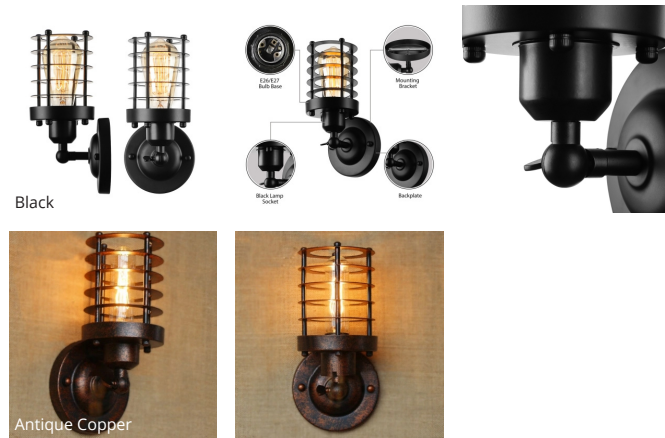

Cletus

Wall Sconce

Client: _____

Order#: _____ QTY: _____

Project Name: _____

DESCRIPTION

The Cletus fixture is designed to work in a variety of spaces. The fixture is made of metal, making it both beautiful and durable. It is available in a black finish and the light source comes from 1, E27/E26 LED bulb[s] (not included).

Dimensions:

Fixture Height: 9.5" (24.5 cm)
Shade Width: 4" (10 cm)

IMAGES

FEATURES

- Applicability:** Interior
- Finish:** Black, Antique Copper
- Light source:** LED Bulb (not included)
- Material:** Metal
- Performance:** 1 x 12W
- Power:** 110-120v
- Socket:** E27/E26

ORDERING

CLETUS	-	B	-	BLANK	-	USV
Fixture Name		Fixture Code		Option2		Voltage
Cletus		B		BLANK No Option		USV 110-120v
		BK Black AC Antique Copper				