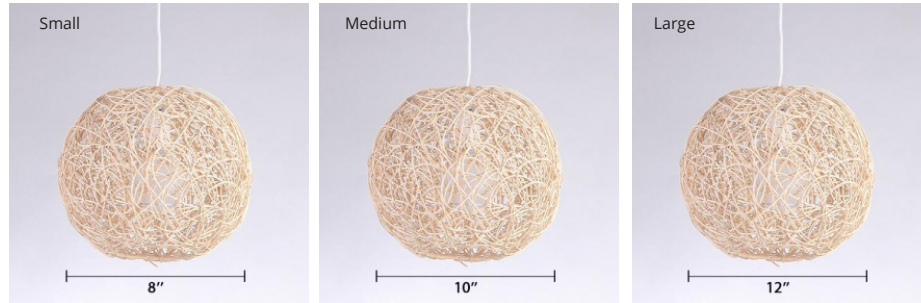

Christensen

Pendant

Client: _____

Order#: _____ QTY: _____

Project Name: _____

DESCRIPTION

The Christensen fixture is designed to work in a variety of spaces. The fixture is made of rattan, making it both beautiful and durable. It is available in 3 sizes and the light source comes from {number of lamps}, E27/E26 LED bulb[s] (not included).

Dimensions:

Fixture Height: 8"/10"/12"

Fixture Width: 8"/10"/12"

IMAGES

FEATURES

- Applicability:** Interior
- Finish:** Beige
- Light source:** LED Bulb (not included)
- Material:** Rattan
- Performance:** 1 x 12W
- Power:** 110-120v
- Socket:** E27/E26
- Chain/Cord:** 59" (other sizes available upon request)
- Canopy:** 4.5" (11.4cm)