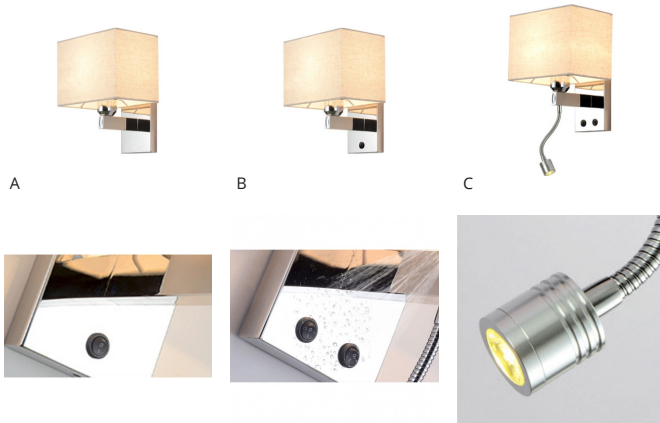

Carolina

Wall Sconce

Client: _____

Order#: _____ QTY: _____

Project Name: _____

DESCRIPTION

The Carolina fixture is designed to work in a variety of spaces. The fixture is made of metal with a fabric shade, making it both beautiful and durable. It is available in 3 configurations and the light source comes from 1, E27/E26 LED bulb[s] (not included).

Dimensions:

Fixture Depth: 4" (10 cm)

Fixture Height: 10" (25.5 cm)

Fixture Width: 8" (20 cm)

IMAGES

FEATURES

Applicability: Interior

Finish: Chrome

Light source: LED Bulb (not included)

Material: Metal, Fabric

Performance: 1 x 12W

Power: 110-120v

Socket: E27/E26

Backplate Width: 5" (13cm)

Shade Height: 6" (15 cm)

Shade Width: 8" (20 cm)