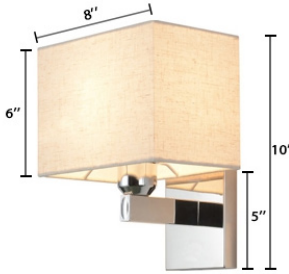

Carolina

Wall Sconce

Client: _____

Order#: _____ QTY: _____

Project Name: _____

DESCRIPTION

The Carolina fixture is designed to work in a variety of spaces. The fixture is made of metal with a fabric shade, making it both beautiful and durable. It is available in 3 configurations and the light source comes from 1, E27/E26 LED bulb[s] (not included).

Dimensions:

Fixture Depth: 4" (10 cm)

Fixture Height: 10" (25.5 cm)

Fixture Width: 8" (20 cm)

IMAGES

FEATURES

Applicability: Interior

Finish: Chrome

Light source: LED Bulb (not included)

Material: Metal, Fabric

Performance: 1 x 12W

Power: 110-120v

Socket: E27/E26

Backplate Width: 5" (13cm)

Shade Height: 6" (15 cm)

Shade Width: 8" (20 cm)