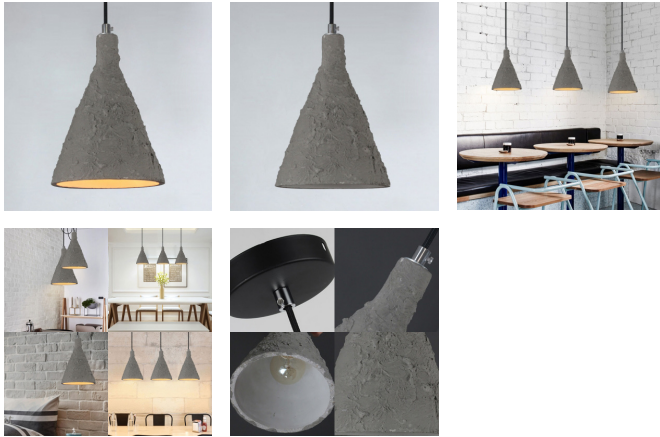

Cantrell

Pendant

Client: _____

Order#: _____ QTY: _____

Project Name: _____

DESCRIPTION

The Cantrell fixture is designed to work in a variety of spaces. The fixture is made of concrete, making it both beautiful and durable. It's light source comes from 1 of lamp, E27/E26 LED bulb[s] (not included).

Dimensions:

Fixture Height: 9.5" (24 cm)

Fixture Width: 7" (18 cm)

IMAGES

FEATURES

Applicability: Interior

Finish: Grey

Light source: LED Bulb (not included)

Material: Concrete

Performance: 1 x 12W

Power: 110-120v

Socket: E27/E26

Chain/Cord: 59" (other sizes available upon request)

Canopy: 4.5" (11.4cm)

ORDERING

CANTRELL	-	B	-	BLANK	-	BLANK	-	USV
Fixture Name		Fixture Code		Option1		Option2		Voltage
Cantrell		B		BLANK No Option		BLANK No Option		USV 110-120v