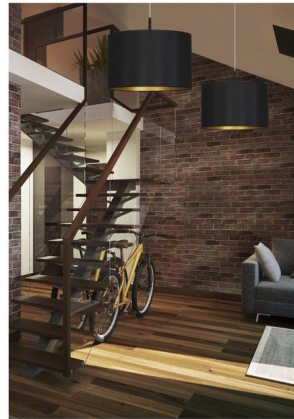

IMAGES

FEATURES

- **Applicability:** Interior
- **Finish:** Black, Cream, White, Gray
- **Light source:** LED Bulb (not included)
- **Material:** Metal, Textile
- **Performance:** 1 x 12W
- **Power:** 110-120v
- **Socket:** E27/E26

ORDERING

CAMILLA	-	P	-	-	-	USV
Fixture Name		Fixture Code		Size		Color
Camilla		P		SM Small LG Large		BK Black CR Cream WH White GR Gray
						USV 110-120v