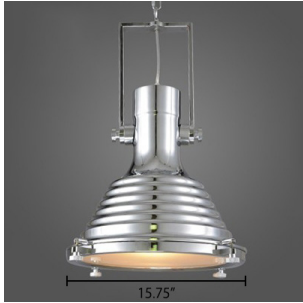

DESCRIPTION

The Caldwell fixture is designed to work in a variety of spaces. The fixture is made of metal, making it both beautiful and durable. It is available in a chrome finish and the light source comes from 1, E27/ E26 LED bulb[s] (not included).

Dimensions:

Fixture Height: 19.5" (50 cm)
 Fixture Width: 16" (40 cm)

IMAGES

FEATURES

- Applicability:** Interior
- Finish:** Chrome
- Light source:** LED Bulb (not included)
- Material:** Metal
- Performance:** 1 x 12W
- Power:** 110-120v
- Socket:** E27/E26
- Chain/Cord:** 59" (other sizes available upon request)
- Canopy:** 4.5" (11.4cm)