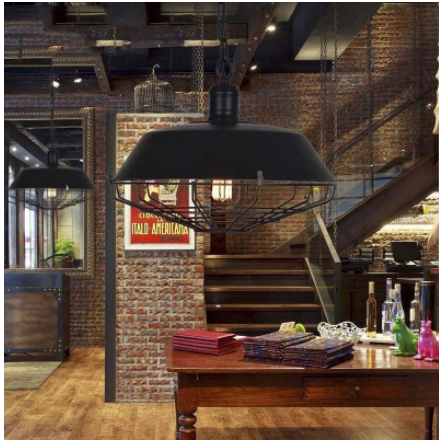

## Pendant

Client: \_\_\_\_\_

Order#: \_\_\_\_\_ QTY: \_\_\_\_\_

Project Name: \_\_\_\_\_

**DESCRIPTION**

The Bonilla fixture is designed to work in a variety of spaces. The fixture is made of metal, making it both beautiful and durable. It is available in 3 sizes and the light source comes from 1, E27/E26 LED bulb[s] (not included).

**Dimensions:**

Fixture Width: 10" (SM) / 14" (MD) / 18" (LG)

**IMAGES**

**FEATURES**

- Applicability:** Interior
- Finish:** Black
- Light source:** LED Bulb (not included)
- Material:** Metal
- Performance:** 1 x 12W
- Power:** 110-120v
- Socket:** E27/E26
- Chain/Cord:** 59" (other sizes available upon request)
- Canopy:** 4.5" (11.4cm)