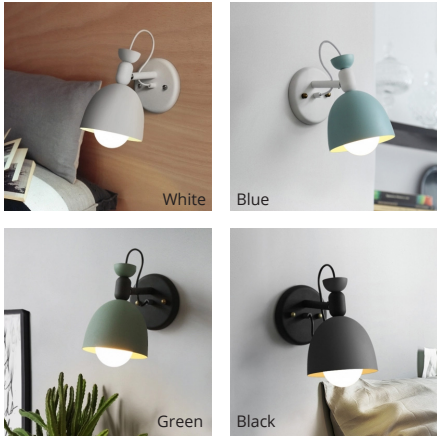

Bo

Wall Sconce

Client: _____

Order#: _____ QTY: _____

Project Name: _____

DESCRIPTION

The Bo fixture is designed to work in a variety of spaces. The fixture is made of metal, making it both beautiful and durable. It is available in 4 color finishes and the light source comes from 1, E27/E26 LED bulb[s] (not included).

Dimensions:

Fixture Height: 9" (22.5 cm)

Fixture Width: 6.5" (16.5 cm)

IMAGES

FEATURES

- Applicability:** Interior
- Finish:** Black, Blue, Green, White
- Light source:** LED Bulb (not included)
- Material:** Metal
- Performance:** 1 x 12W
- Power:** 110-120v
- Socket:** E27/E26
- Canopy:** 6" (15 cm)

ORDERING

BO	-	B	-	BLANK	-	USV
Fixture Name		Fixture Code		Option2		Voltage
Bo		B		BLANK No Option		USV 110-120v
		Color / Finish				
		BK Black				
		BL Blue				
		WH White				
		GN Green				