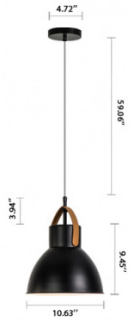

### DESCRIPTION

The Bailey fixture is designed to work in a variety of spaces. The fixture is made of metal, making it both beautiful and durable. It is available in a black finish and the light source comes from 1, E27/E26 LED bulb[s] (not included).

#### Dimensions:

Fixture Height: 9.5" (24 cm)  
 Fixture Width: 10.5" (27 cm)

### FEATURES

- Applicability:** Interior
- Finish:** Black
- Light source:** LED Bulb (not included)
- Material:** Metal
- Performance:** 1 x 12W
- Power:** 110-120v
- Socket:** E27/E26
- Chain/Cord:** 59" (other sizes available upon request)
- Canopy:** 4.5" (11.4cm)