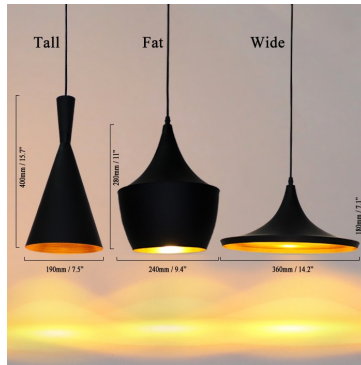

Mesa

Pendant

FEATURES

- Materials: Aluminum
- Color Choices: Black, White
- Dimension of Wide: 14.2"Dia x 7.1"H (360mmDia x 180mmH)
- Dimension of Tall: 7.5"Dia x 15.7"H (190mmDia x 400mmH)
- Dimension of Fat: 9.4"Dia x 11"H (240mmDia x 280mmH)
- Cable Length: 55.1"/1400mm (adjustable, contact us if you need longer)
- Size Choices: Wide, Tall, Fat
- Bulbs: 1x12W LED E27/E26 (not included)
- Assembly Instructions: This fixture does need to be hard wired. Assembly is not required. Professional installation is recommended.
- Input Voltage: 110-120V (North America), 220-240V (Europe, Australia, New Zealand)
- We will send you the appropriate light based on your voltage choice.

IMAGES

DESCRIPTION

This modern light gets a bright black or white makeover. The shade is constructed from aluminum that is coated with lacquer finish on the outer surface. Add a chic and simple look to make it ideal for a kitchen, dining counter or home lounge. This small fixture can be enhanced by grouping in multiples.

ORDERING

MESA	-	-	-
Fixture Code	Color	Size	Voltage
↑	↑	↑	↑
MESA	BL - Black WH - White	T - Tall F - Fat W - Wide	USV - 110 - 120v EUU - 220 - 240v