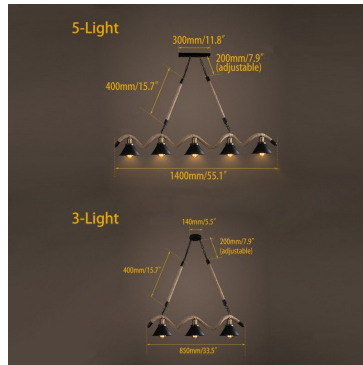

## Pendant

FEATURES

- Materials: Metal, Hemp Rope
- Finish: Black
- Number of Lights: 3, 5
- Canopy Diameter of 3-Light: 5.5"/140mm - Canopy Length of 5-Light: 11.8"/300mm - Height of Light Fixture: 5.9"/150mm
- Length of Light Fixture: 33.5"/850mm (3-Light), 55.1"/1400mm (5-Light)
- Hanging Rope & Chain Length: 23.6"/600mm (adjustable, contact us if you need longer chain)
- Bulbs: 12W LED E27/E26 (not included)
- Assembly Instructions: This fixture does need to be hard wired. Assembly is required. Professional installation is recommended.
- Input Voltage: 110-120V (North America), 220-240V (Europe, Australia, New Zealand)
- We will send you the appropriate light based on your voltage choice.

IMAGES

DESCRIPTION

Thrill your spirit with this center suspended pendant light. Twisted thick hemp rope wraps its way around black metal, while clean cone metal shades hold Edison bulbs to light up the surroundings, a cool look with industrial and rustic flavor. Adjust the height at which this chic loft pendant light hovers over a kitchen island, dining table, bar countertop and more. A decorative and architectural lighting!